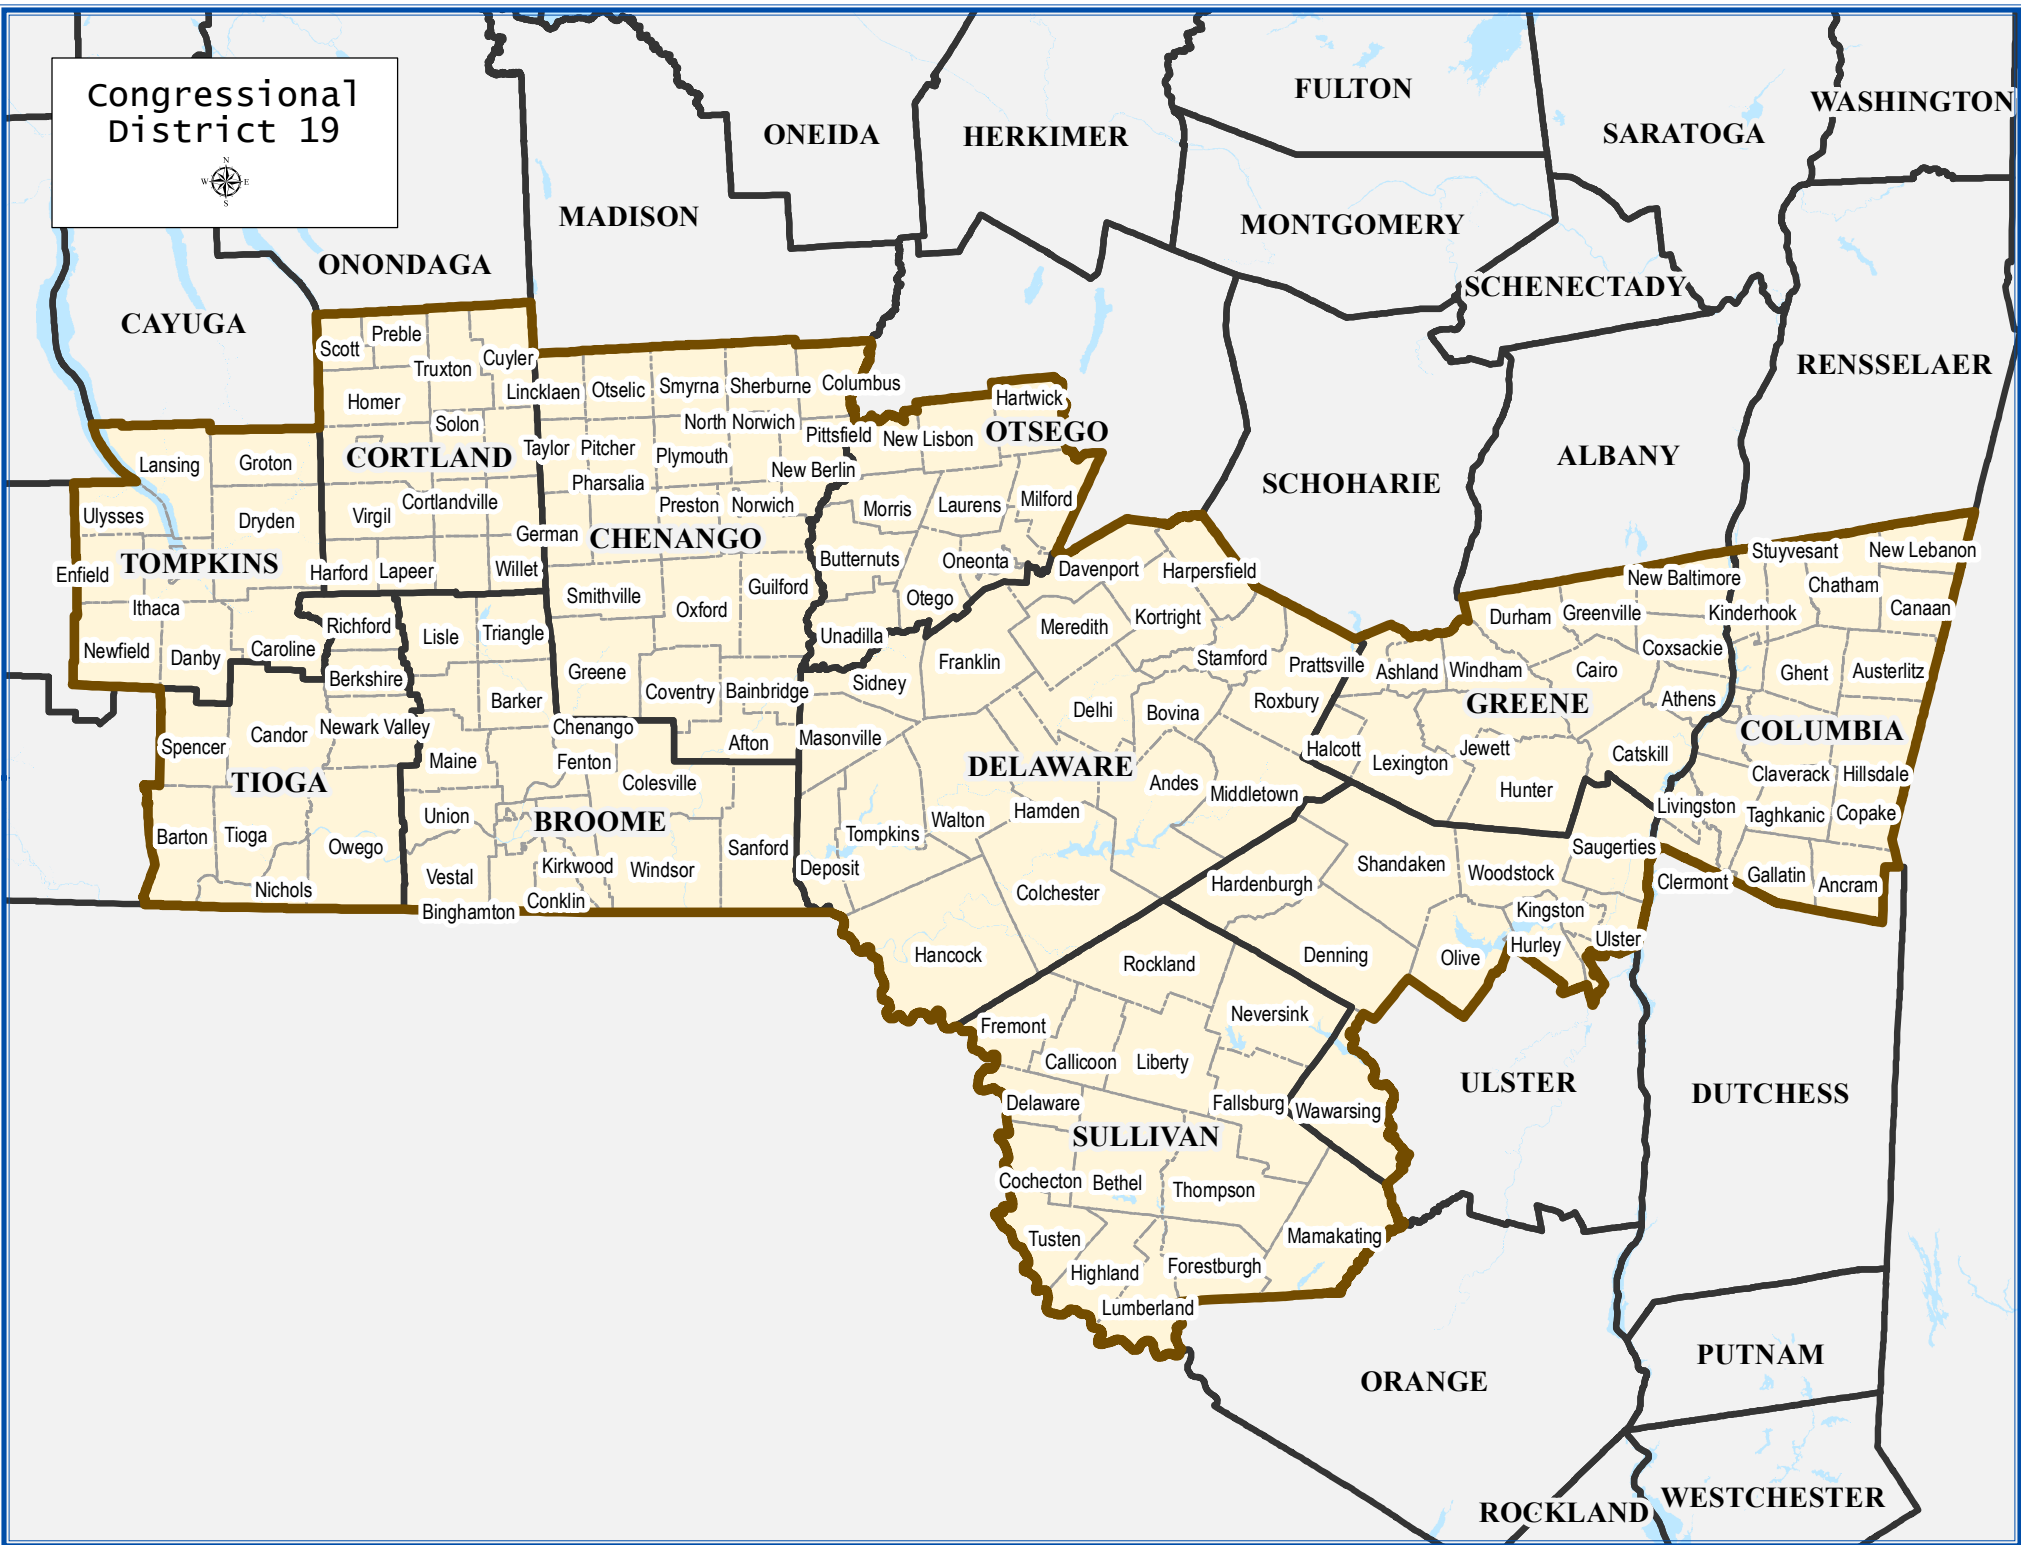

Congressional District 19

Congressional District 19

Total population : 776,971

Deviation : 0

Deviation Percentage : 0.00

	NH White	NH Black	Hispanic	NH Asian	NH AmInd	NH Hwn	NH Multi	NH Other
Total	623,209	32,020	51,366	27,117	1,594	181	37,698	3,786
% of Total	80.21	4.12	6.61	3.49	0.21	0.02	4.85	0.49
Total 18+	521,143	25,204	36,339	23,628	1,401	149	24,595	2,787
% of 18+	82.04	3.97	5.72	3.72	0.22	0.02	3.87	0.44
Department of Justice								
	NH White	NH Black	Hispanic	NH Asian	NH AmInd	NH Hwn	NH Multi	NH Other
Total	623,209	40,543	51,366	31,806	12,432	360	3,501	13,754
% of Total	80.21	5.22	6.61	4.09	1.60	0.05	0.45	1.77
Total 18+	521,143	28,851	36,339	26,435	9,812	269	2,237	10,160
% of 18+	82.04	4.54	5.72	4.16	1.54	0.04	0.35	1.60